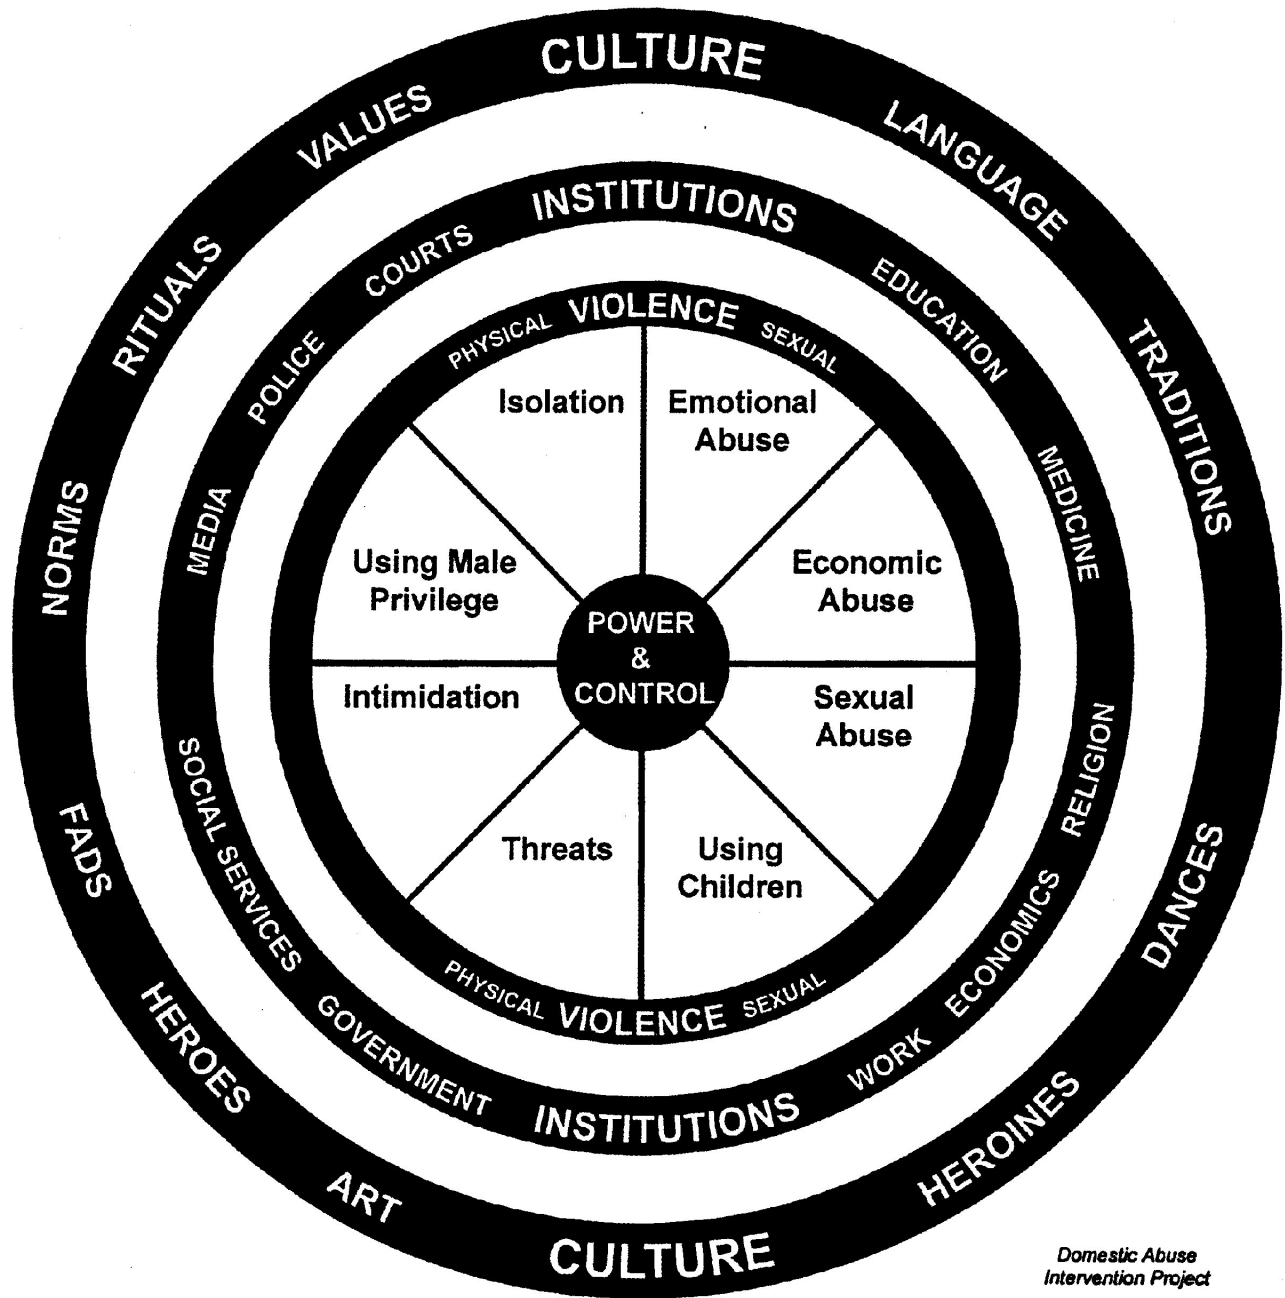

Culture Wheel

*Domestic Abuse
Intervention Project
Duluth, Minnesota*

We can ALL help end domestic violence -- Ask. Listen. Learn.
For more information, call the Virginia Family Violence & Sexual Assault Hotline: 1.800.838.8238 (v/tty)